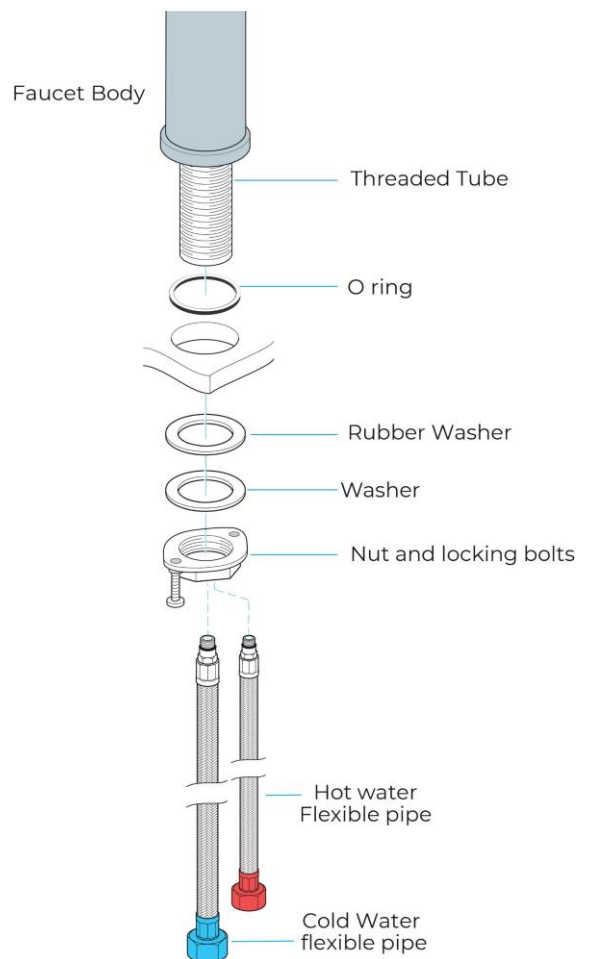

LECCE DECK MOUNT SINGLE HANDLE FAUCET WITH HOT/COLD WATER MIXER SPECS

Specs:

- Type : Bathroom Sink Faucet
- Valve Core Material : Ceramic
- Surface Treatment : Painted
- Installation Type : Deck Mount
- Style : Single Holder Single Hole
- Style : Contemporary
- Number of Handle : Single Handle
- Hot & Cold Water : Yes
- Faucet Mount : Single Hole
- Type : Ceramic Plate Spool
- Finish : Red