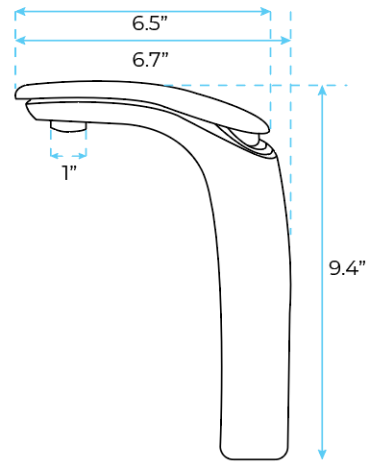

LECCE DECK MOUNT SINGLE HANDLE FAUCET WITH HOT/COLD WATER MIXER SPECS

Specs:

- Type : Bathroom Sink Faucet
- Valve Core Material : Ceramic
- Surface Treatment : Painted
- Installation Type : Deck Mount
- Style : Single Holder Single Hole
- Style : Contemporary
- Number of Handle : Single Handle
- Hot & Cold Water : Yes
- Faucet Mount : Single Hole
- Type : Ceramic Plate Spool
- Finish : Red